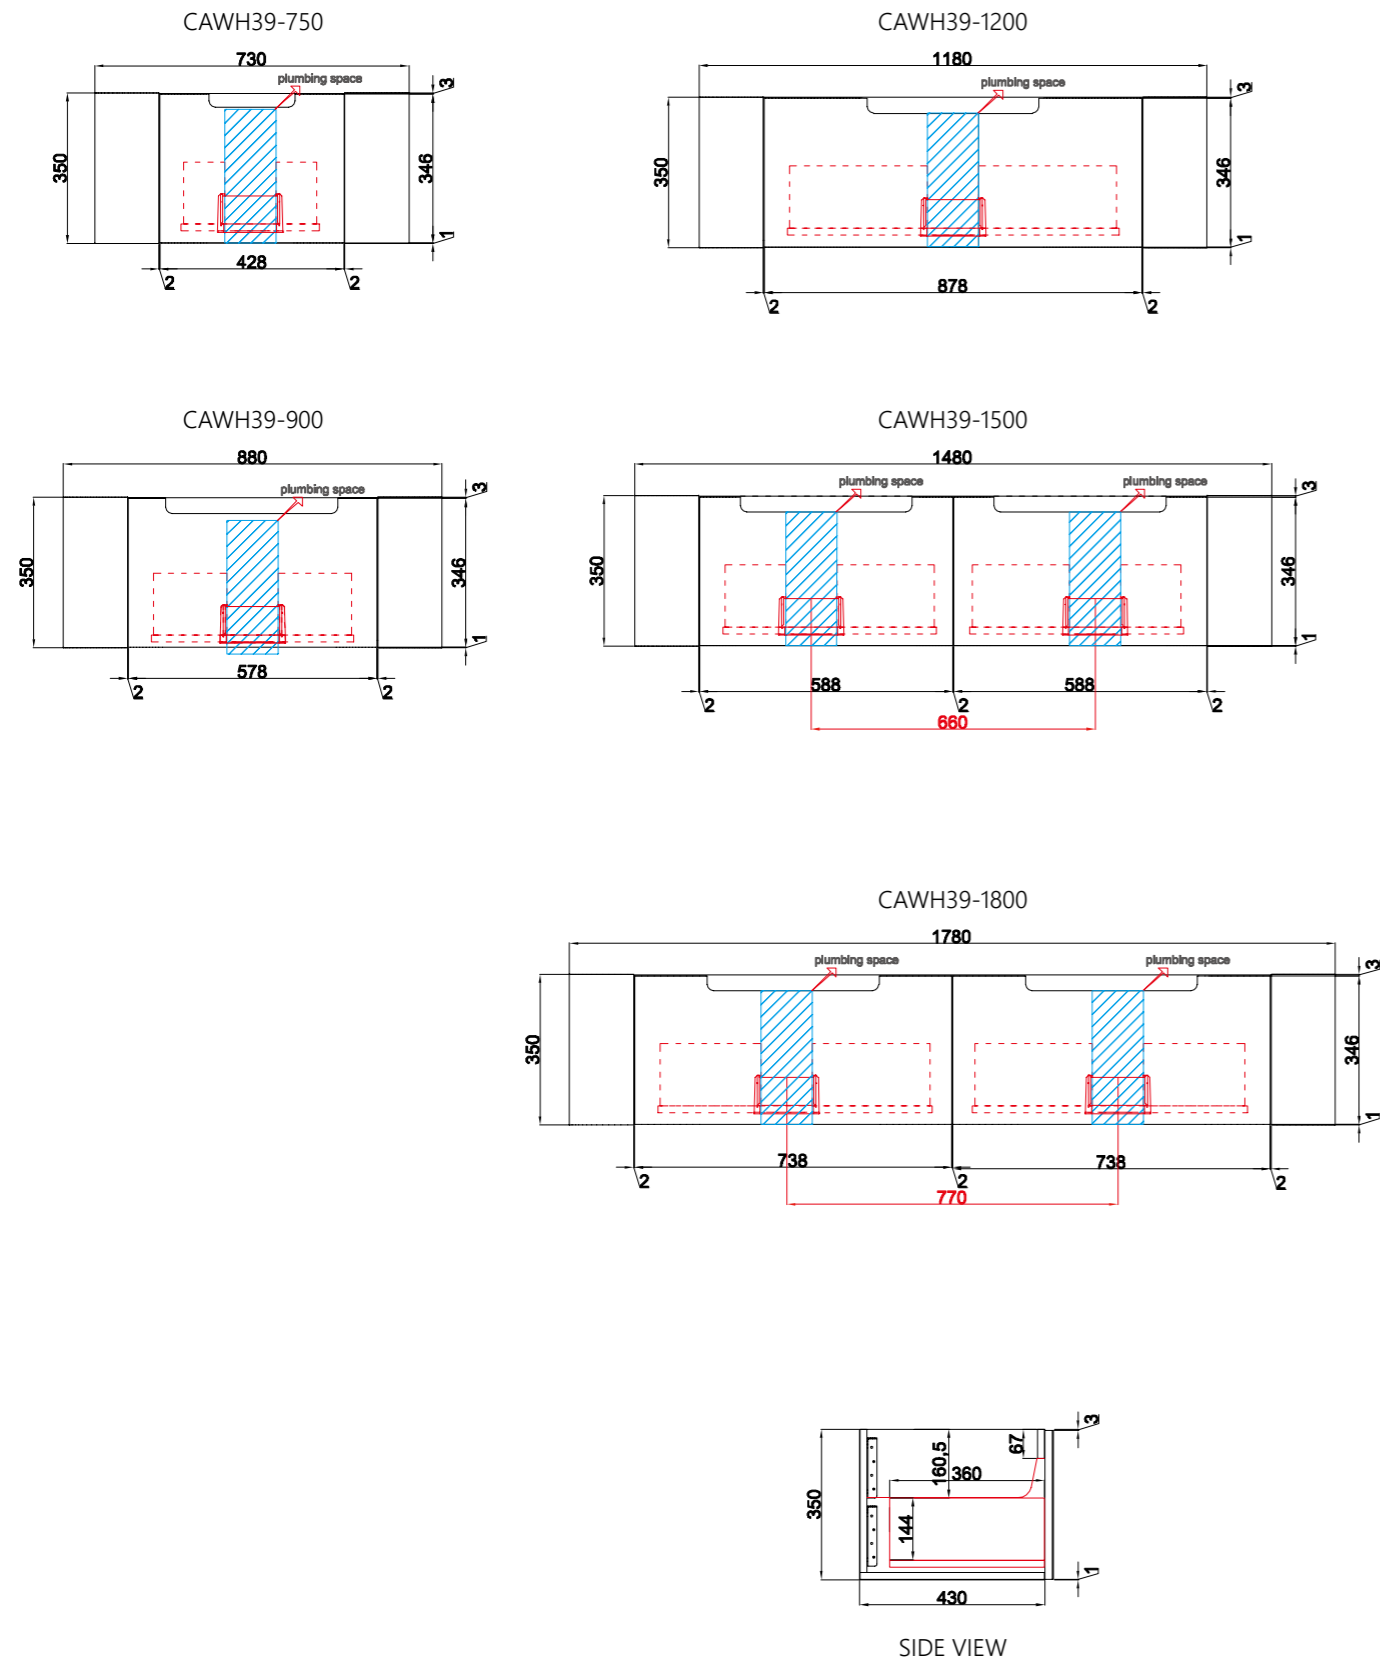

HAMILTON WALL HUNG