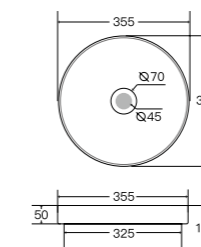

Model: CRYSTAL Ceramic top with 1 tap hole
Code: CT28-600: 600x460mm
 CT28-750: 750x460mm
 CT28-900: 900x460mm
 CT28-1200: 1200x460mm
 CT28-1500S: 1500x460mm
 CT28-1500D: 1500x460mm

Model: MINI Ceramic top with 1 tap hole
Code: CT27-600: 600x360mm
 CT27-750: 750x360mm
 CT27-900: 900x360mm

Model: GALA Ceramic top with 1 tap hole
Code: CT26-465: 465x260mm

BASINS

Model: LILAC GLOSS WHITE
Code: XECB-097GW
 360x360x120mm

Model: LILAC MATTE WHITE
Code: XECB-098MW
 360x360x120mm

Model: CADEL GLOSS WHITE
Code: XECB-099GW
 500x320x120mm

Model: CADEL MATTE WHITE
Code: XECB-100MW
 500x320x120mm

Model: CYRUS GLOSS WHITE
Code: XECB-101GW
 415x365x120mm

Model: CYRUS MATTE WHITE
Code: XECB-102MW
 415x365x120mm

Model: LENA GLOSS WHITE
Code: XECB-095GW
 355x355x120mm