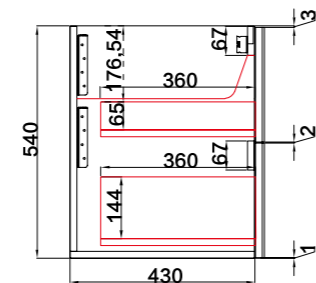

Model: CRYSTAL Ceramic top with 1 tap hole
Code: CT28-600: 600x460mm
 CT28-750: 750x460mm
 CT28-900: 900x460mm
 CT28-1200: 1200x460mm
 CT28-1500S: 1500x460mm
 CT28-1500D: 1500x460mm

Model: MINI Ceramic top with 1 tap hole
Code: CT27-600: 600x360mm
 CT27-750: 750x360mm
 CT27-900: 900x360mm

Code:CAM100-900
(C) 900mm Diameter

Code:CAM100-1200
(D) 1200mm Diameter

BELLA SHAVING CABINETS

Code:CASCXX-600
(A) 600×700×150mm

Code:CASCXX-750
(B) 750×700×150mm

Code:CASCXX-900
(C) 900×700×150mm

Code:CASCXX-1200
(D) 1200×700×150mm

Code:CASCXX-1500
(D) 1500×700×150mm

HAMILTON WALL HUNG

PETRA WALL HUNG

VERONA WALL HUNG

TUSCANA WALL HUNG

PERLA WALL HUNG

CALDER WALL HUNG

Warranty