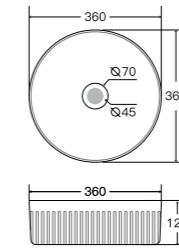

Model: CRYSTAL Ceramic top with 1 tap hole
Code: CT28-600: 600x460mm
 CT28-750: 750x460mm
 CT28-900: 900x460mm
 CT28-1200: 1200x460mm
 CT28-1500S: 1500x460mm
 CT28-1500D: 1500x460mm

Model: MINI Ceramic top with 1 tap hole
Code: CT27-600: 600x360mm
 CT27-750: 750x360mm
 CT27-900: 900x360mm

Model: GALA Ceramic top with 1 tap hole
Code: CT26-465: 465x260mm

BASINS

Model: LILAC GLOSS WHITE
Code: XECB-097GW
 360x360x120mm

Model: LILAC MATTE WHITE
Code: XECB-098MW
 360x360x120mm

Model: CADEL GLOSS WHITE
Code: XECB-099GW
 500x320x120mm