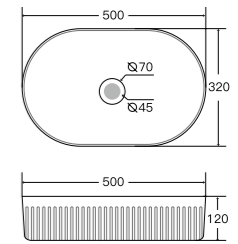

Model: CRYSTAL Ceramic top with 1 tap hole
Code: CT28-600: 600x460mm
 CT28-750: 750x460mm
 CT28-900: 900x460mm
 CT28-1200: 1200x460mm
 CT28-1500S: 1500x460mm
 CT28-1500D: 1500x460mm

Model: MINI Ceramic top with 1 tap hole
Code: CT27-600: 600x360mm
 CT27-750: 750x360mm
 CT27-900: 900x360mm

Model: GALA Ceramic top with 1 tap hole
Code: CT26-465: 465x260mm

BASINS

Model: LILAC GLOSS WHITE
Code: XECB-097GW
 360x360x120mm

Model: LILAC MATTE WHITE
Code: XECB-098MW
 360x360x120mm

Model: CADEL GLOSS WHITE
Code: XECB-099GW
 500x320x120mm

Model: CADEL MATTE WHITE
Code: XECB-100MW
 500x320x120mm

Model: CYRUS GLOSS WHITE
Code: XECB-101GW
 415x365x120mm

Model: CYRUS MATTE WHITE
Code: XECB-102MW
 415x365x120mm

Model: LENA GLOSS WHITE
Code: XECB-095GW
 355x355x120mm