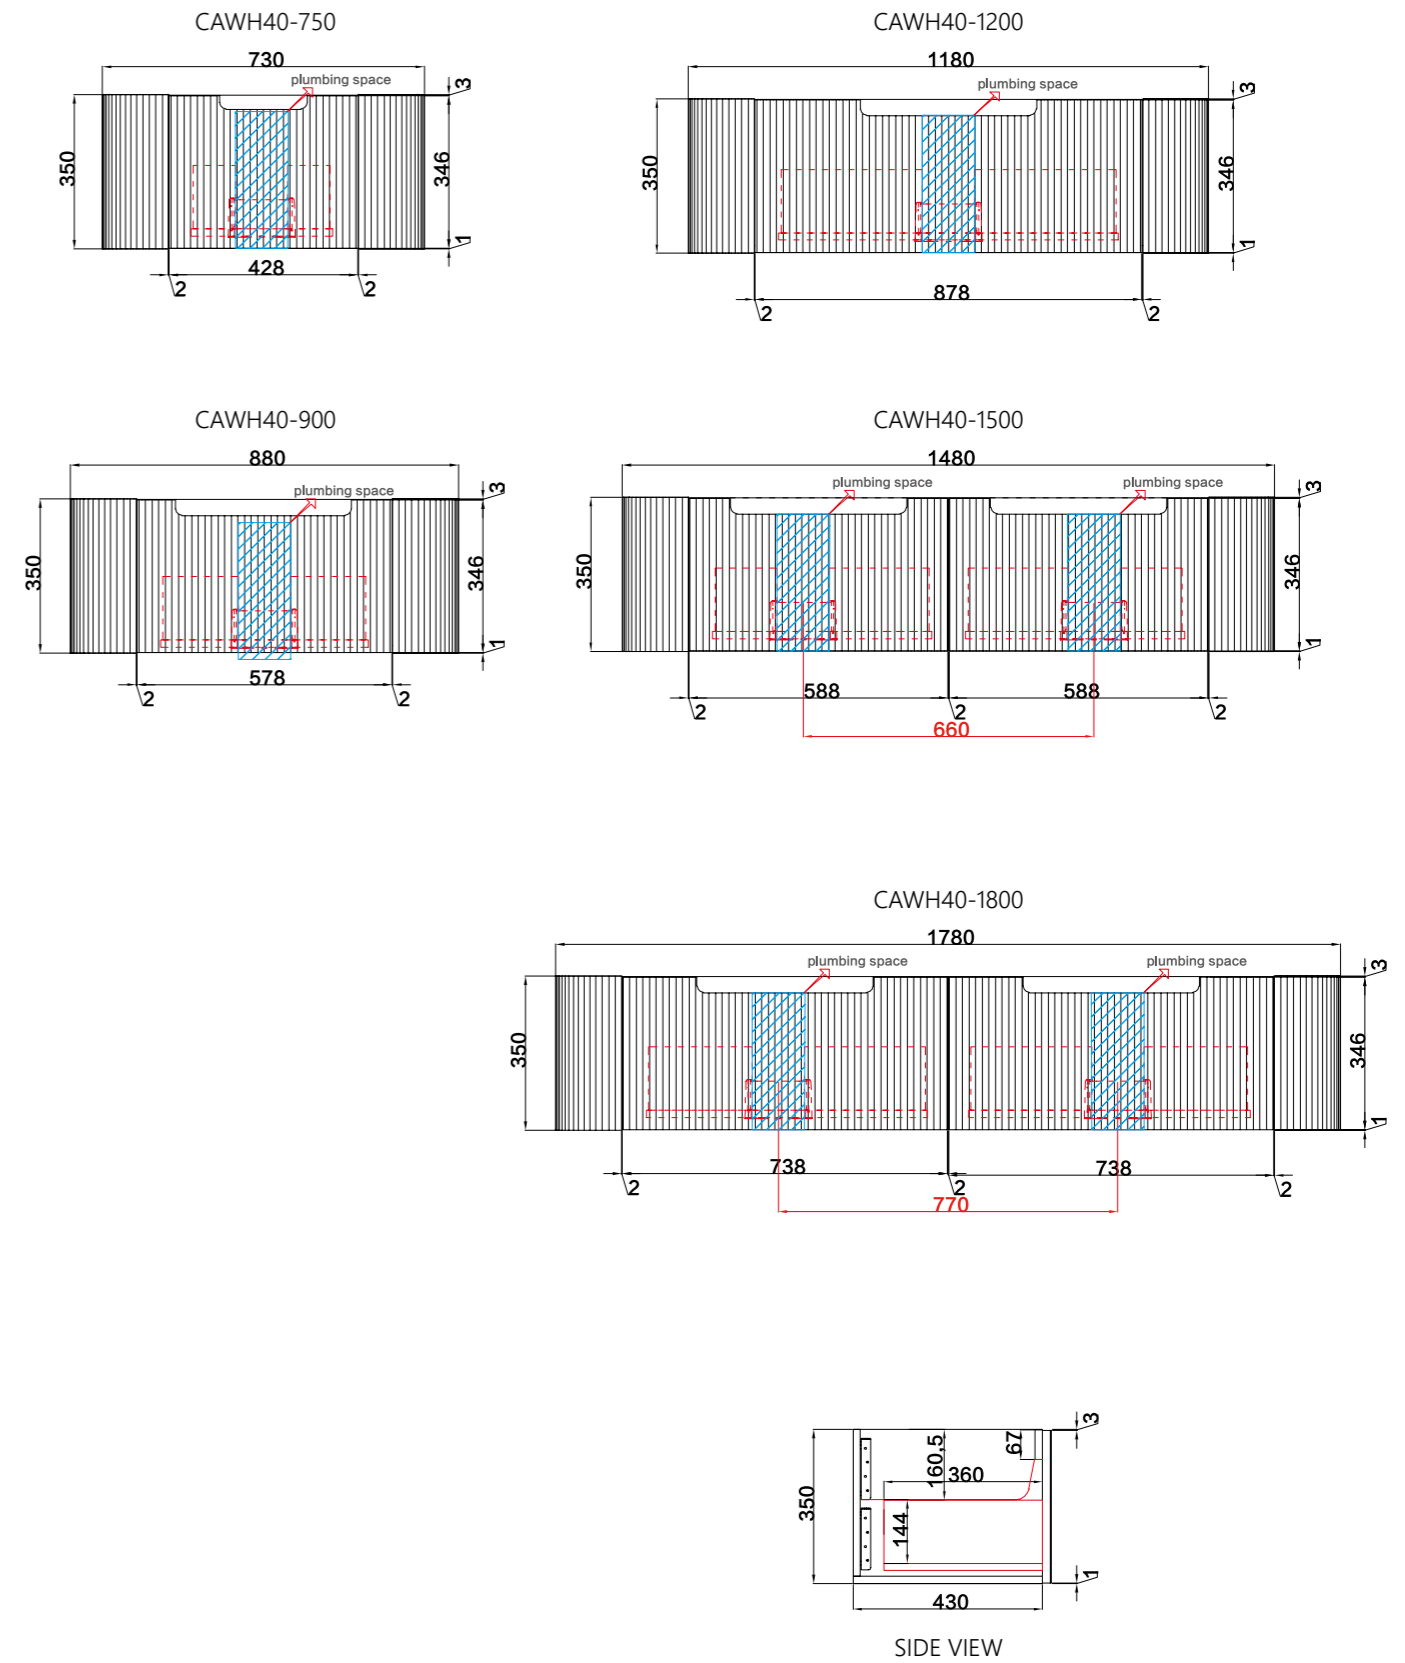

PETRA WALL HUNG