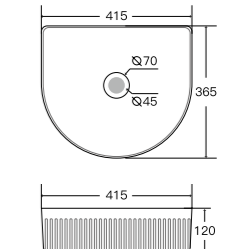

Model: CRYSTAL Ceramic top with 1 tap hole
Code: CT28-600: 600x460mm
 CT28-750: 750x460mm
 CT28-900: 900x460mm
 CT28-1200: 1200x460mm
 CT28-1500S: 1500x460mm
 CT28-1500D: 1500x460mm

Model: MINI Ceramic top with 1 tap hole
Code: CT27-600: 600x360mm
 CT27-750: 750x360mm
 CT27-900: 900x360mm

Model: GALA Ceramic top with 1 tap hole
Code: CT26-465: 465x260mm

BASINS

Model: LILAC GLOSS WHITE
Code: XECB-097GW
 360x360x120mm

Model: LILAC MATTE WHITE
Code: XECB-098MW
 360x360x120mm

Model: CADEL GLOSS WHITE
Code: XECB-099GW
 500x320x120mm

Model: CADEL MATTE WHITE
Code: XECB-100MW
 500x320x120mm

Model: CYRUS GLOSS WHITE
Code: XECB-101GW
 415x365x120mm

Model: CYRUS MATTE WHITE
Code: XECB-102MW
 415x365x120mm

Model: LENA GLOSS WHITE
Code: XECB-095GW
 355x355x120mm

Code:CAM100-900
(C) 900mm Diameter

Code:CAM100-1200
(D) 1200mm Diameter

BELLA SHAVING CABINETS

Code:CASCXX-600
(A) 600×700×150mm

Code:CASCXX-750
(B) 750×700×150mm

Code:CASCXX-900
(C) 900×700×150mm

Code:CASCXX-1200
(D) 1200×700×150mm