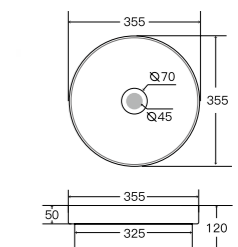

Model: CRYSTAL Ceramic top with 1 tap hole
Code: CT28-600: 600x460mm
 CT28-750: 750x460mm
 CT28-900: 900x460mm
 CT28-1200: 1200x460mm
 CT28-1500S: 1500x460mm
 CT28-1500D: 1500x460mm

Model: MINI Ceramic top with 1 tap hole
Code: CT27-600: 600x360mm
 CT27-750: 750x360mm
 CT27-900: 900x360mm

Model: GALA Ceramic top with 1 tap hole
Code: CT26-465: 465x260mm

BASINS

Model: LILAC GLOSS WHITE
Code: XECB-097GW
 360x360x120mm

Model: LILAC MATTE WHITE
Code: XECB-098MW
 360x360x120mm

Model: CADEL GLOSS WHITE
Code: XECB-099GW
 500x320x120mm

Model: CADEL MATTE WHITE
Code: XECB-100MW
 500x320x120mm

Model: CYRUS GLOSS WHITE
Code: XECB-101GW
 415x365x120mm

Model: CYRUS MATTE WHITE
Code: XECB-102MW
 415x365x120mm

Model: LENA GLOSS WHITE
Code: XECB-095GW
 355x355x120mm

Model: LENA MATTE WHITE
Code: XECB-096MW
 355x355x120mm

TOUCHLESS LED MIRRORS

*More information refer to LED MIRROR brochure

ALINA MIRRORS

Code:CAM100-600
(A) 600mm Diameter

Code:CAM100-750
(B) 750mm Diameter