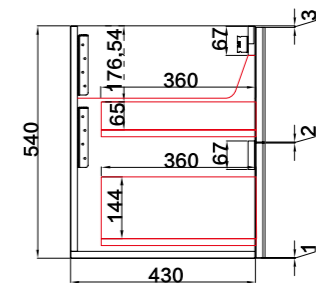

Model: CRYSTAL Ceramic top with 1 tap hole
Code: CT28-600: 600x460mm
 CT28-750: 750x460mm
 CT28-900: 900x460mm
 CT28-1200: 1200x460mm
 CT28-1500S: 1500x460mm
 CT28-1500D: 1500x460mm

Model: MINI Ceramic top with 1 tap hole
Code: CT27-600: 600x360mm
 CT27-750: 750x360mm
 CT27-900: 900x360mm

Code:CAM100-900
(C) 900mm Diameter

Code:CAM100-1200
(D) 1200mm Diameter

BELLA SHAVING CABINETS

Code:CASCXX-600
(A) 600×700×150mm

Code:CASCXX-750
(B) 750×700×150mm

Code:CASCXX-900
(C) 900×700×150mm

Code:CASCXX-1200
(D) 1200×700×150mm

Code:CASCXX-1500
(D) 1500×700×150mm

HAMILTON WALL HUNG

PETRA WALL HUNG

VERONA WALL HUNG

TUSCANA WALL HUNG

PERLA WALL HUNG

CALDER WALL HUNG

Warranty