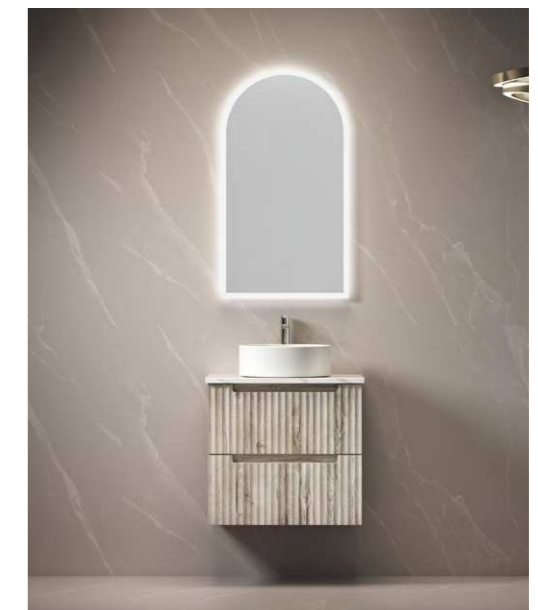

Pictured: TUSCANA WALL HUNG-600mm