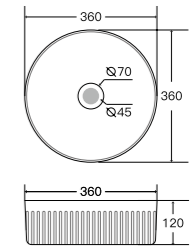

Model: CRYSTAL Ceramic top with 1 tap hole
Code: CT28-600: 600x460mm
 CT28-750: 750x460mm
 CT28-900: 900x460mm
 CT28-1200: 1200x460mm
 CT28-1500S: 1500x460mm
 CT28-1500D: 1500x460mm

Model: MINI Ceramic top with 1 tap hole
Code: CT27-600: 600x360mm
 CT27-750: 750x360mm
 CT27-900: 900x360mm

Model: GALA Ceramic top with 1 tap hole
Code: CT26-465: 465x260mm

BASINS

Model: LILAC GLOSS WHITE
Code: XECB-097GW
 360x360x120mm

Model: LILAC MATTE WHITE
Code: XECB-098MW
 360x360x120mm

Model: CADEL GLOSS WHITE
Code: XECB-099GW
 500x320x120mm