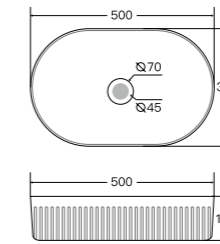

Model: CRYSTAL Ceramic top with 1 tap hole
Code: CT28-600: 600x460mm
 CT28-750: 750x460mm
 CT28-900: 900x460mm
 CT28-1200: 1200x460mm
 CT28-1500S: 1500x460mm
 CT28-1500D: 1500x460mm

Model: MINI Ceramic top with 1 tap hole
Code: CT27-600: 600x360mm
 CT27-750: 750x360mm
 CT27-900: 900x360mm

Model: GALA Ceramic top with 1 tap hole
Code: CT26-465: 465x260mm

BASINS

Model: LILAC GLOSS WHITE
Code: XECB-097GW
 360x360x120mm

Model: LILAC MATTE WHITE
Code: XECB-098MW
 360x360x120mm

Model: CADEL GLOSS WHITE
Code: XECB-099GW
 500x320x120mm

Model: CADEL MATTE WHITE
Code: XECB-100MW
 500x320x120mm

Model: CYRUS GLOSS WHITE
Code: XECB-101GW
 415x365x120mm

Model: CYRUS MATTE WHITE
Code: XECB-102MW
 415x365x120mm

Model: LENA GLOSS WHITE
Code: XECB-095GW
 355x355x120mm