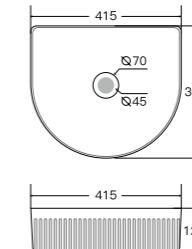

Model: CRYSTAL Ceramic top with 1 tap hole
Code: CT28-600: 600x460mm
 CT28-750: 750x460mm
 CT28-900: 900x460mm
 CT28-1200: 1200x460mm
 CT28-1500S: 1500x460mm
 CT28-1500D: 1500x460mm

Model: MINI Ceramic top with 1 tap hole
Code: CT27-600: 600x360mm
 CT27-750: 750x360mm
 CT27-900: 900x360mm

Model: GALA Ceramic top with 1 tap hole
Code: CT26-465: 465x260mm

BASINS

Model: LILAC GLOSS WHITE
Code: XECB-097GW
 360x360x120mm

Model: LILAC MATTE WHITE
Code: XECB-098MW
 360x360x120mm

Model: CADEL GLOSS WHITE
Code: XECB-099GW
 500x320x120mm

Model: CADEL MATTE WHITE
Code: XECB-100MW
 500x320x120mm

Model: CYRUS GLOSS WHITE
Code: XECB-101GW
 415x365x120mm

Model: CYRUS MATTE WHITE
Code: XECB-102MW
 415x365x120mm

Model: LENA GLOSS WHITE
Code: XECB-095GW
 355x355x120mm